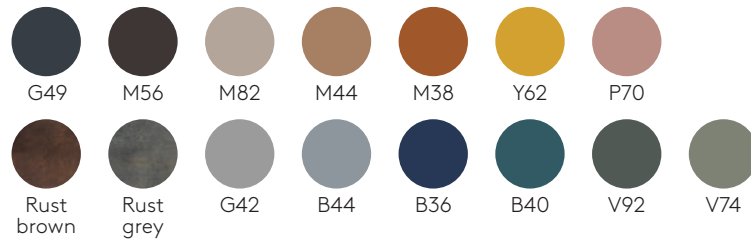

Unnia Swivel

Manufacturer: Inclass, Spain

Product Code	Description	Price
 <p data-bbox="99 682 269 716">UNN0190OP</p>	Set of 4 felt glides	\$24
 <p data-bbox="99 968 269 1003">UNN0142OP</p>	Set of 4 felt glides for 4 spoke aluminum swivel base (upcharge)	\$24
 <p data-bbox="99 1255 228 1289">UNN0390</p>	Self-return swivel column for 4 spoke aluminum base (upcharge)	\$192
UNN0190OP - Set of felt glides. (Upcharge): +\$24		

Unnia Swivel

Manufacturer: Inclass, Spain

Polypropylene

Steel parts

M1 colours

M2 colours

Chrome

Aluminum bases